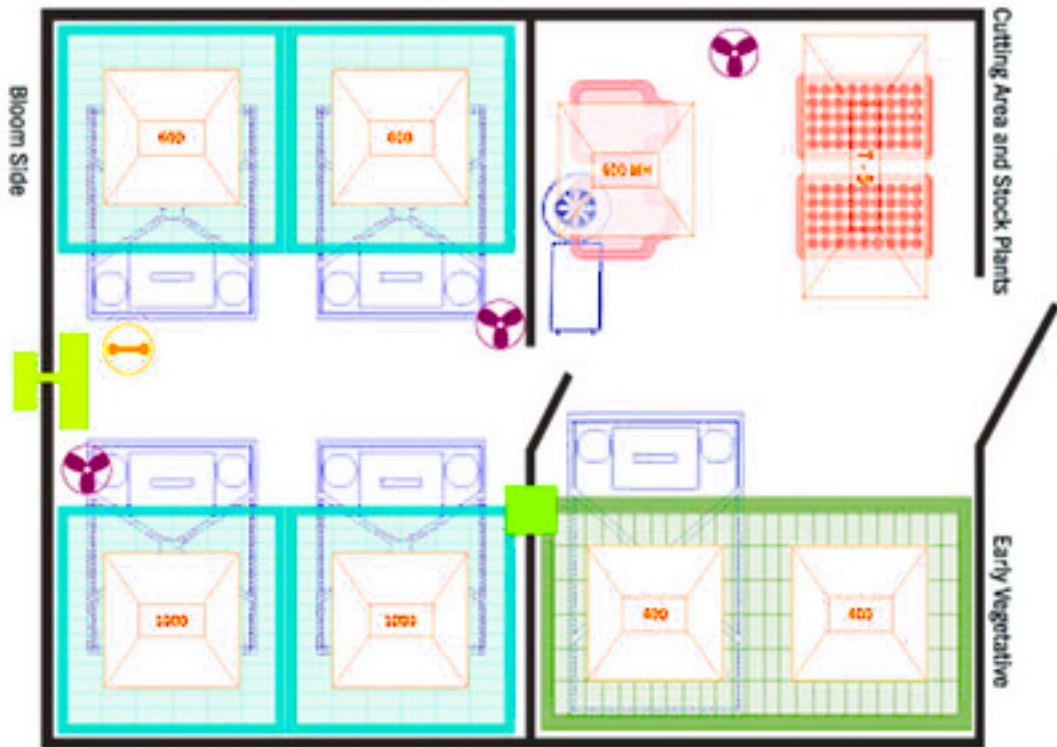

# Hydroponic Veg/Bloom Grow Room Design 11' x 14'

40 Gallon Original Reservoir

70 Gallon Original Reservoir

3 x 3 Propagation Tray

Power Cloner 45

3 x 6 Propagation Tray

CO2 Tank Regulator

24,000 BTU Mini Split AC Unit

Auto Pot

Circulation Fan

Carbon Filter/Fan Combo

Light Proof Air Exchange Box

22 x 47 T-S (8) Lamp

400 Watt MH Light

600 Watt MH Light

1000 Watt HPS Light